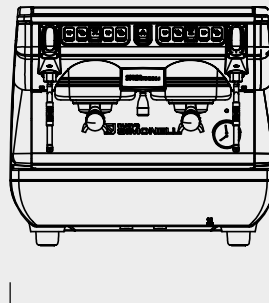

Water connection	1-5 BAR isolated 15mm feed, 3/4" BSP screw fitting	
Filter type	Brita Purity 600/1200 C50/C300	
Waste	1.5" downpipe to P-trap, minimum length 8"	
Power (watts)	2900	
Boiler size (litres)	7	
Power requirements	1 x 230Vac 13A standard 3-pin socket	
Breaker	B	
Weight (kg)	42.5	
Dimensions w x d x h (mm)	554 x 545 x 500	

554mm

545mm

500mm

210mm

(Front)

Hole is required through the counter