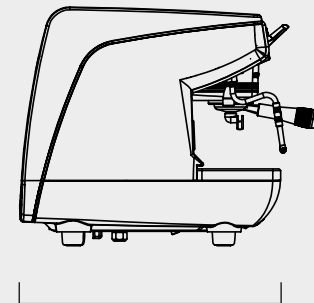

545mm

500mm