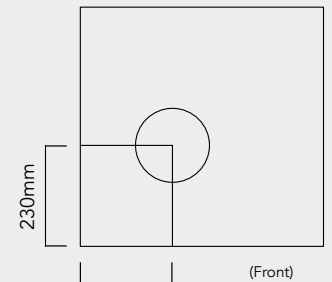

Water connection	1-5 BAR isolated 15mm feed, 3/4" BSP screw fitting	
Filter type	Brita Purity 600/1200 C50/C300	
Waste	1.5" downpipe to P-trap, minimum length 8"	
Power (watts)	2900	
Boiler size (litres)	7	
Power requirements	1 x 230Vac 13A standard 3-pin socket	
Breaker	B	
Weight (kg)	42.5	
Dimensions w x d x h (mm)	554 x 545 x 500	

554mm

545mm

500mm

210mm

(Front)

Hole is required through the counter